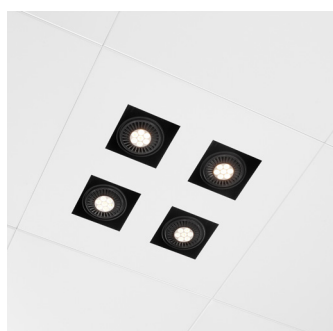

PRODUCT INFO

4XAR111
accent lighting CLIP-IN 45

- Standard colour metallic silver or white. Other colours available on demand.
- All lighting modules come with a laser-cut tile in the same finishing as the ceiling.
- Each panel is covered in a foil that is easy to remove in order to prevent any damage.
- Includes suspension for trimless installation in the ceiling.
- Electronic transformer included.
- Adjustable.
- Pre-cabled lighting module with GST-3 plug.
- 600 x 600 mm.
- Opening tile 140 x 140 mm.
- Installation height 95 mm.